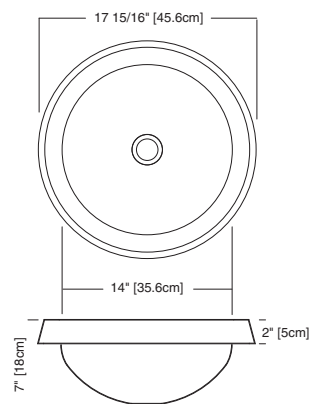

**LUXURY 17 15/16"  
18 GAUGE STAINLESS STEEL VANITY BASIN**

**Semi-recess vanity basin**

- 18-10 Chrome Nickel content
- Installation hardware, template and instructions included
- **Waste fittings not included, must be ordered separately**
- **21" cabinet required**

**Nominal Dimensions:**  
17 15/16" diameter x 7"

**Bowl Size:**  
14" diameter  
7" deep

**Compliance Certifications:**

**IMPORTANT:** Dimensions of fixtures are nominal and may vary within the range of tolerances established by ASME A112.19.3  
These measurements are subject to change or cancellation. No responsibility is assumed for use of superseded or voided leaflet.